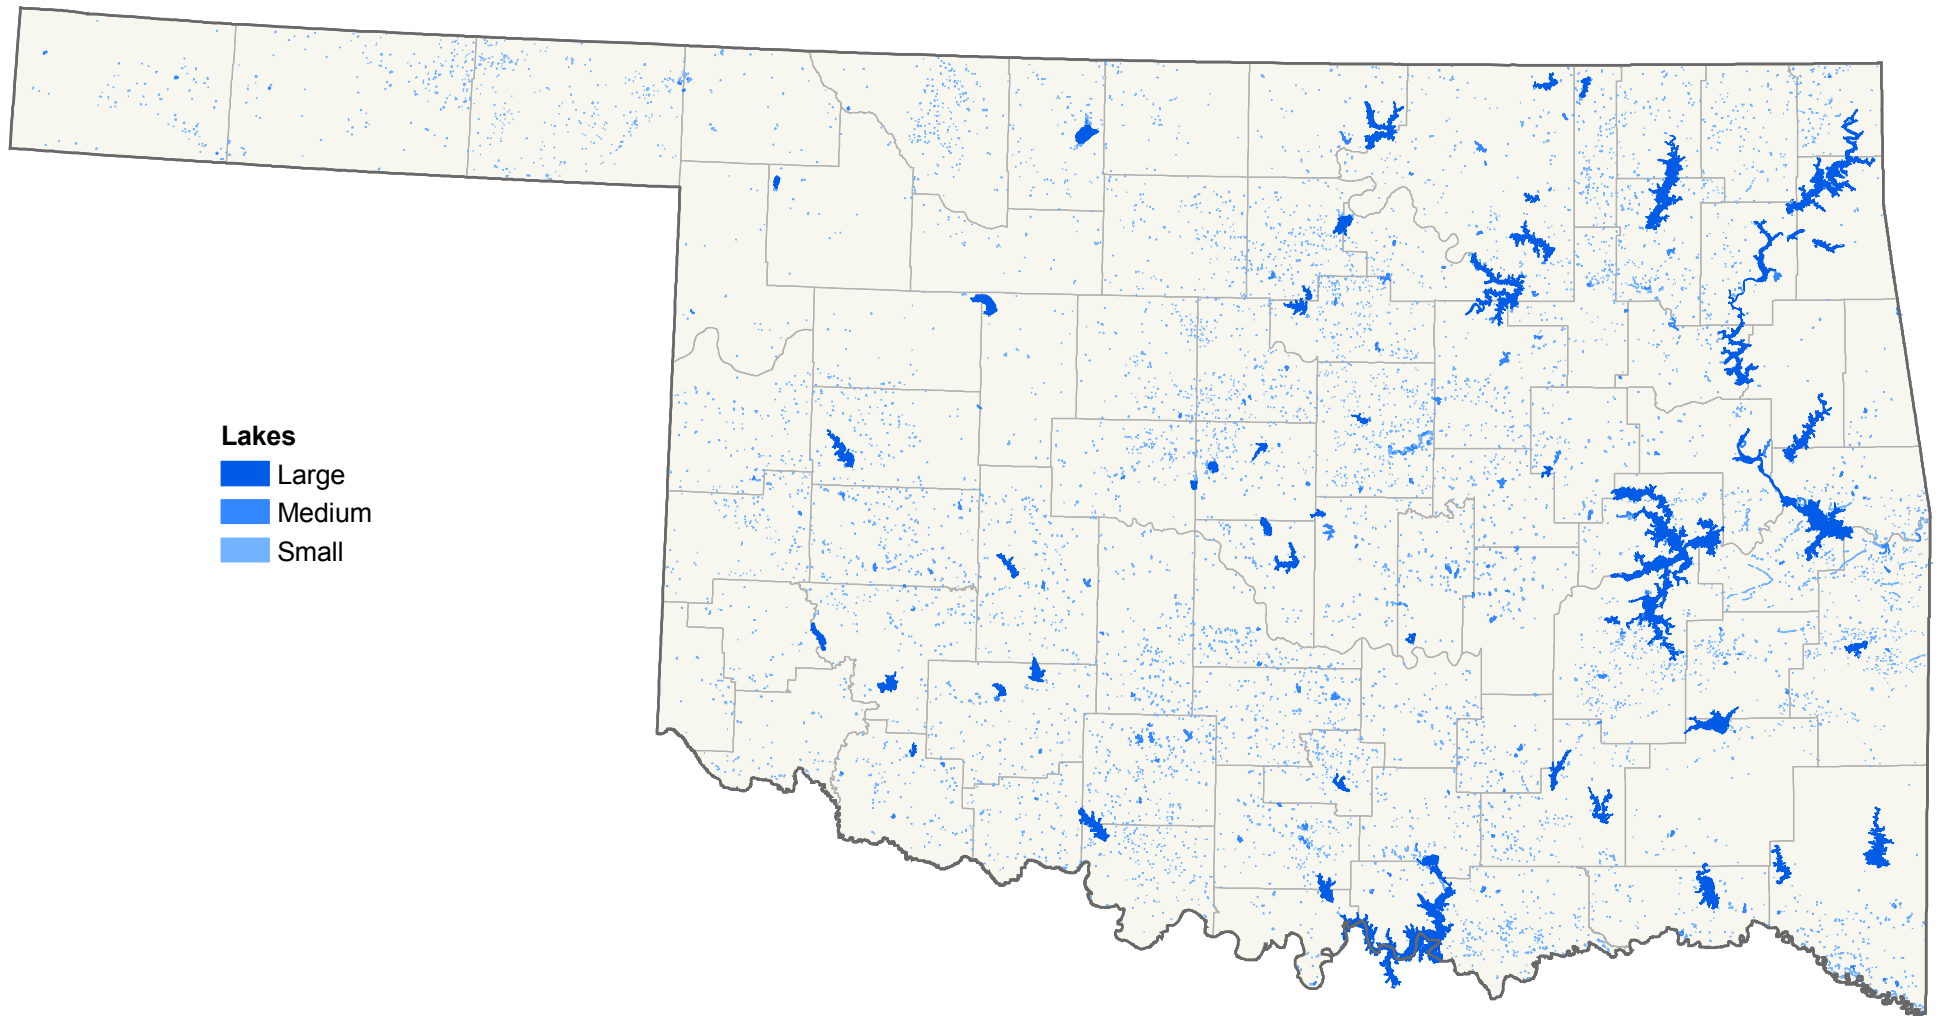

# Oklahoma Surface Water Resources

## Lakes of Oklahoma

### Lakes

- Large
- Medium
- Small

This map shows the lakes of Oklahoma digitized at a scale of 1:100,000.  
For more information please visit the OWRB's web site at:  
( <http://www.owrb.ok.gov> ) 10/10/2011